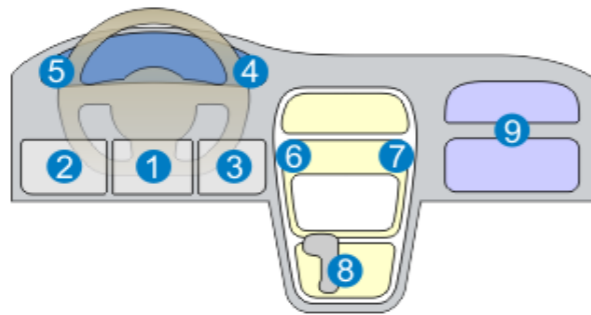

OBD Port Location:

1. Just below the steering wheel column
2. Left side of the steering wheel column
3. Right side of the steering wheel column
4. On the right side of the dashboard
5. On the left side of the dashboard
6. On the left side of central console
7. On the right side of the central console
8. Under the glove box
9. Within the drawer